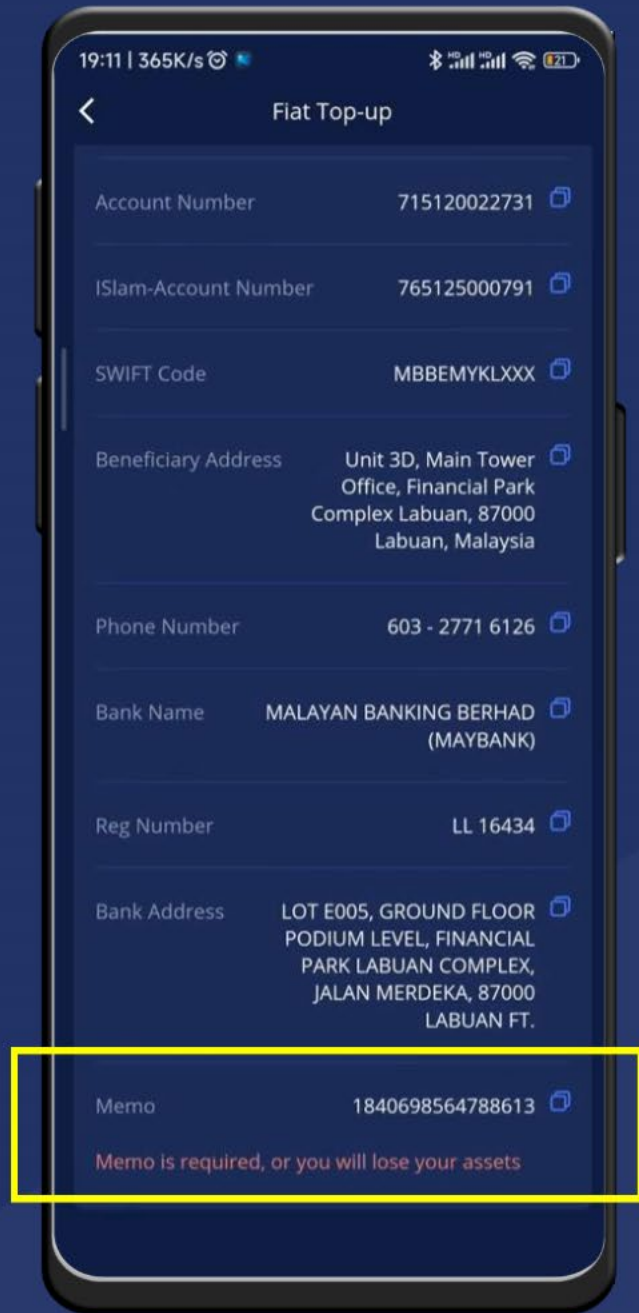

# Fiat Top-up

While transferring funds from other banks to your AsiaDB account, please use the following information

- 1 Beneficiary Name: ASIA DIGITAL BANK LTD.(LABUAN INVESTMENT BANK)**
- 2. Account Number: 715120022731**
- 3. ISlam-Account Number: 765125000791**
- 4. SWIFT Code: MBBEMYKLXXX**
- 5. Beneficiary: Unit 3D, Main Tower Office, Financial Park Complex Labuan, 87000 Labuan, Malaysia**
- 6. Phone Number: 603 - 2771 6126**

# Fiat Top-up

While transferring funds from other banks to your AsiaDB account, please use the following information

**7. Bank Name: MALAYAN BANKING BERHAD (MAYBANK)**

**8. Reg Number: LL 16434**

**9. Bank Address: LOT E005, GROUND FLOOR PODIUM LEVEL, FINANCIAL PARK LABUAN COMPLEX, JALAN MERDEKA, 87000 LABUAN FT.**

**10. Memo: Enter your Asia DB number**