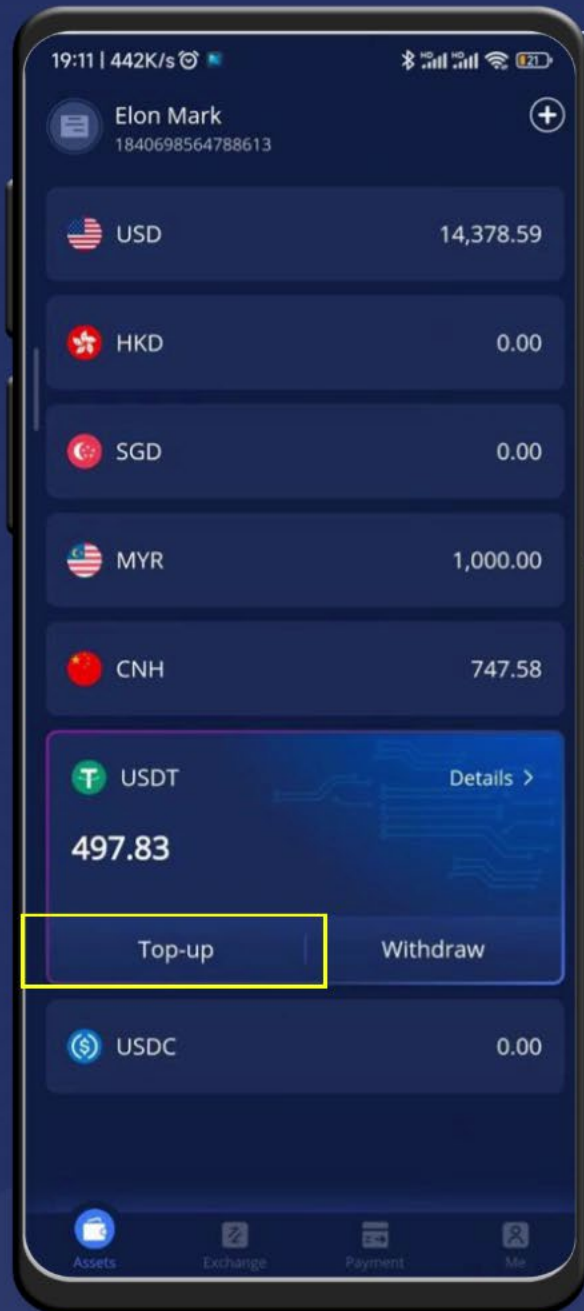

Cryptocurrency (Stablecoin) Top-up