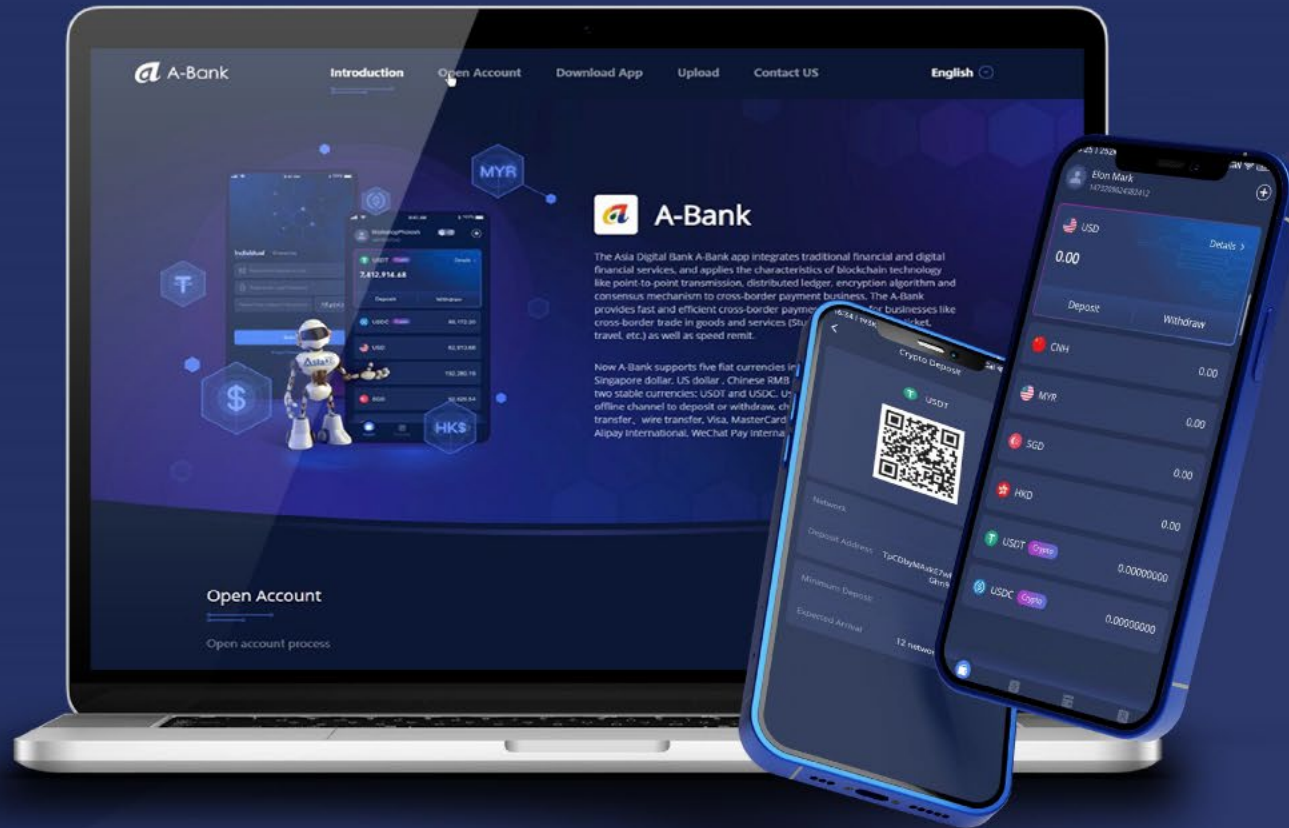

SCAN TO WATCH  
THE DEMO VIDEO

AsiaDB Official  
Website

YouTube

A-Bank

# How to **Top-up** on the A-Bank Super Wallet App