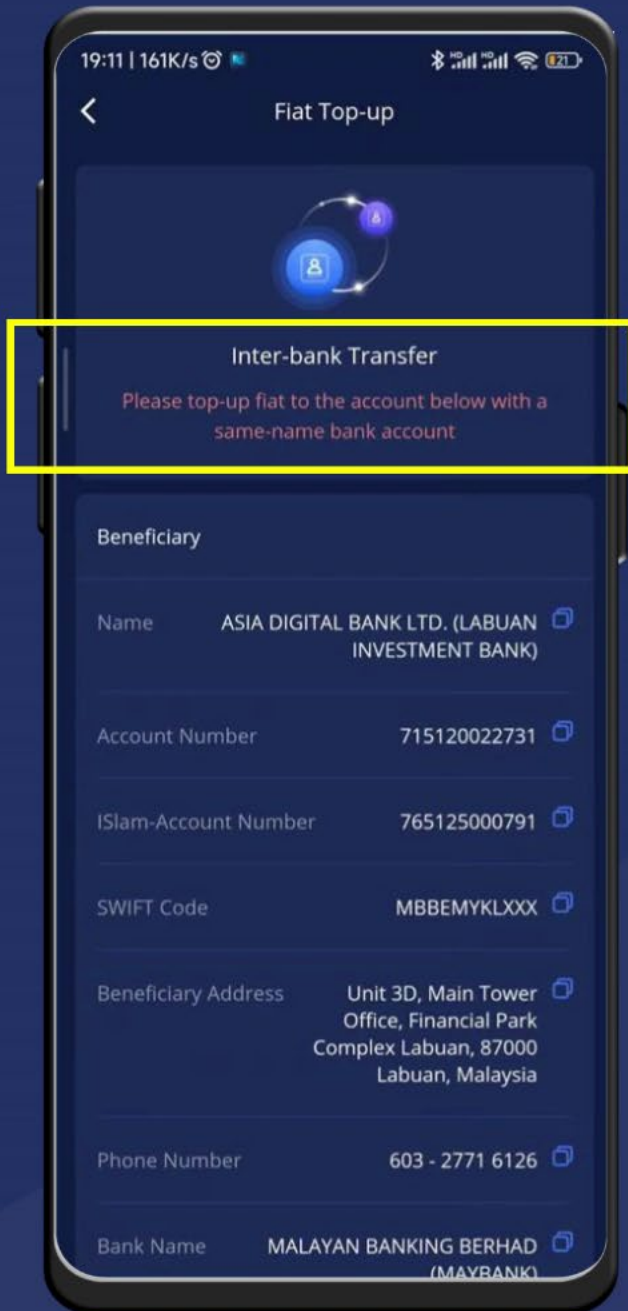

# Fiat Top-up

Go to the “**Assets**” page and tap on “**Top-up**” on the fiat currency card.

# Fiat Top-up

Go to the “Assets” page and tap on “Top-up” on the fiat currency card.

**Access the information needed for Fiat Top-up transactions in the “Top-up” page.**