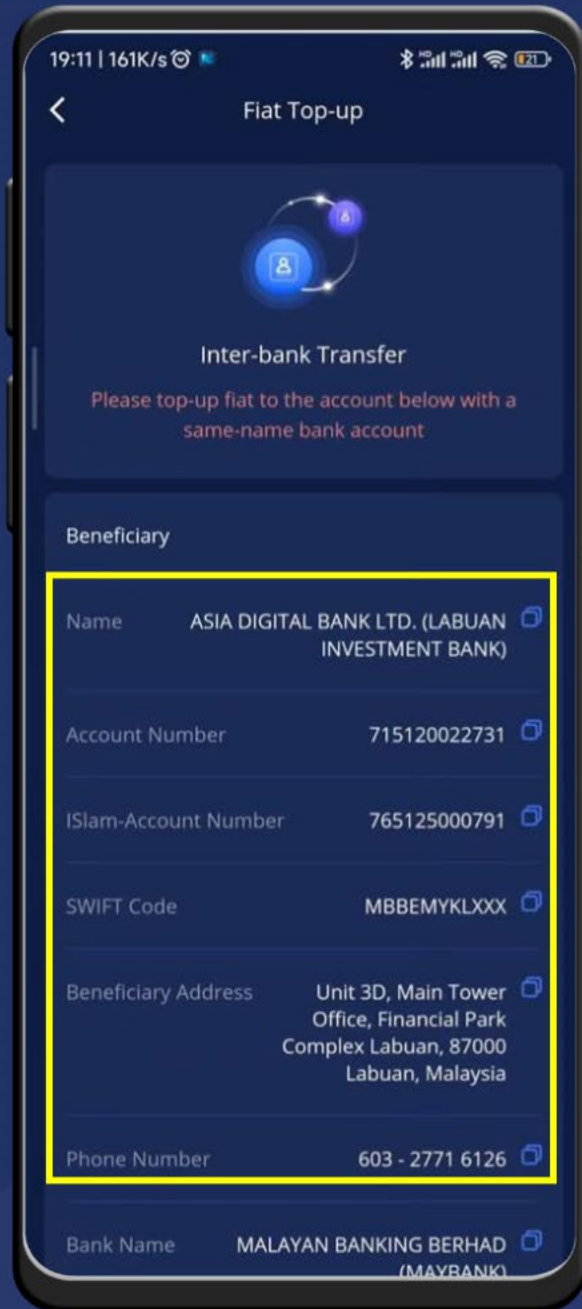

# Fiat Top-up

Go to the “Assets” page and tap on “Top-up” on the fiat currency card.

**Access the information needed for Fiat Top-up transactions in the “Top-up” page.**

# Fiat Top-up

Go to the “Assets” page and tap on “Top-up” on the fiat currency card.

You can only top-up fiat funds from a bank account opened under the same legal name as the AsiaDB account.

# Fiat Top-up

Tap on the “Copy” icon to copy and paste the information.