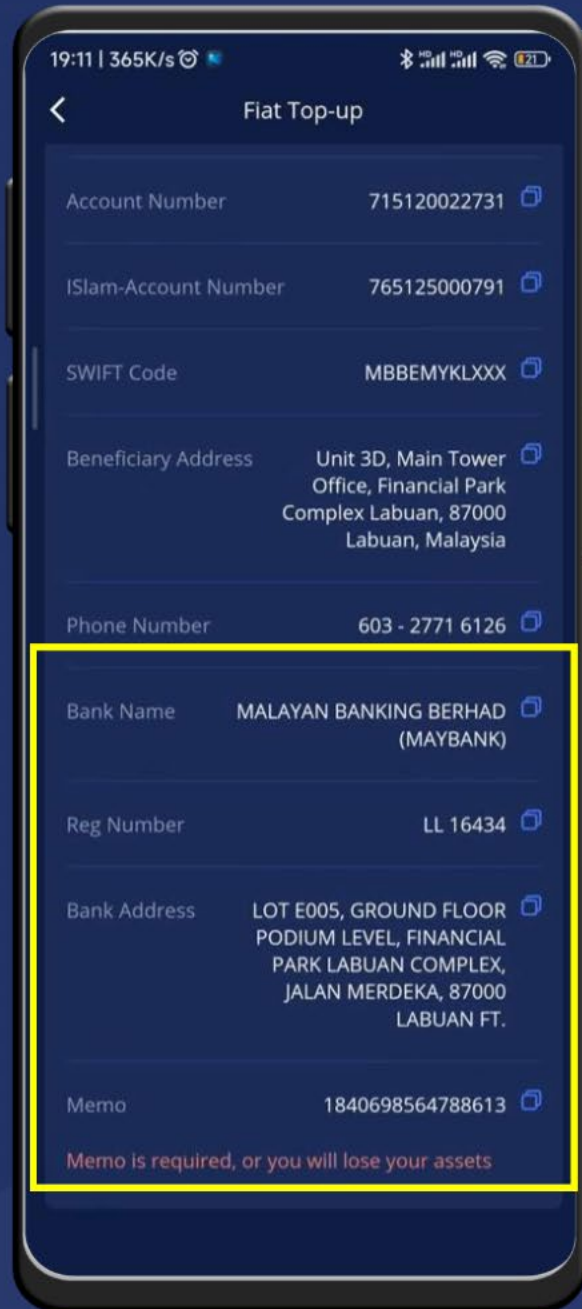

# Fiat Top-up

Go to the “Assets” page and tap on “Top-up” on the fiat currency card.

You can only top-up fiat funds from a bank account opened under the same legal name as the AsiaDB account.

# Fiat Top-up

Tap on the “Copy” icon to copy and paste the information.

# Fiat Top-up

While transferring funds from other banks to your AsiaDB account, please use the following information

- 1 Beneficiary Name: ASIA DIGITAL BANK LTD.(LABUAN INVESTMENT BANK)**
- 2. Account Number: 715120022731**
- 3. ISlam-Account Number: 765125000791**
- 4. SWIFT Code: MBBEMYKLXXX**
- 5. Beneficiary: Unit 3D, Main Tower Office, Financial Park Complex Labuan, 87000 Labuan, Malaysia**
- 6. Phone Number: 603 - 2771 6126**