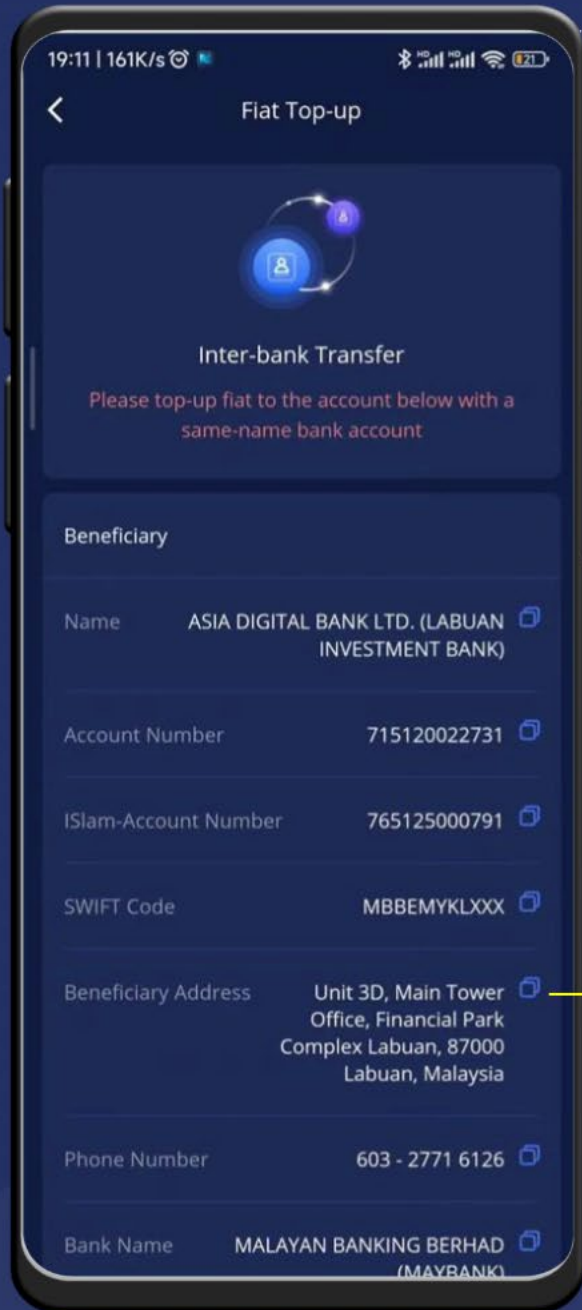

# Fiat Top-up

Go to the “**Assets**” page and tap on “**Top-up**” on the fiat currency card.

# Fiat Top-up

Go to the “Assets” page and tap on “Top-up” on the fiat currency card.

**Access the information needed for Fiat Top-up transactions in the “Top-up” page.**

# Fiat Top-up

Go to the “Assets” page and tap on “Top-up” on the fiat currency card.

You can only top-up fiat funds from a bank account opened under the same legal name as the AsiaDB account.